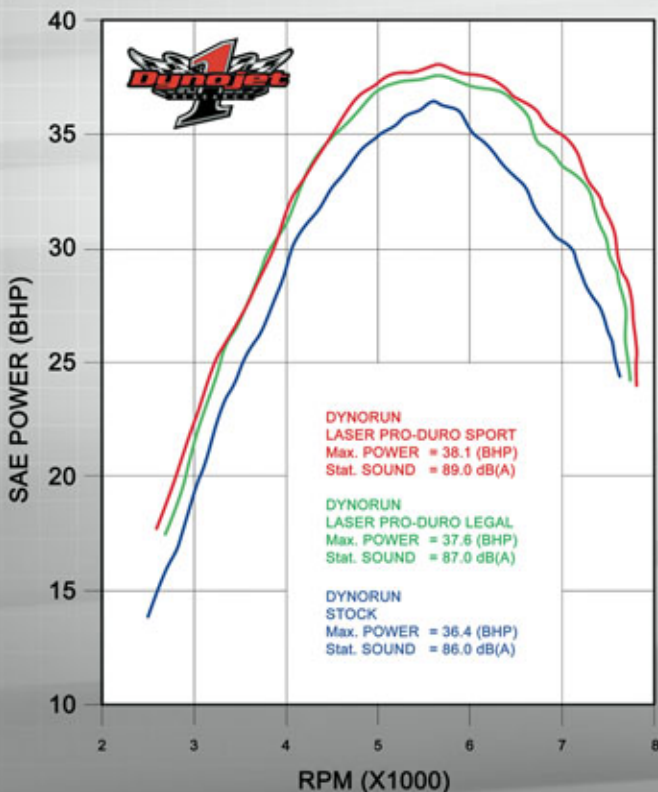

HONDA FMX650 '05~

DYNOJET POWERCURVE

TECHNICAL SPECIFICATIONS

MODEL : HONDA FMX650
 YEAR : 2005~
 APPLICATION : LASER PRO-DURO RX
 STYLE : ALUMINIUM - 79.1010.A

	MAX. POWER BHP	STATIC SOUND dB(A)	TOTAL WEIGHT kg
PRO-DURO RX SPORT	38.1	89.0	8.1
PRO-DURO RX LEGAL	36.9	87.0	8.3
STOCK	36.4	86.0	11.5