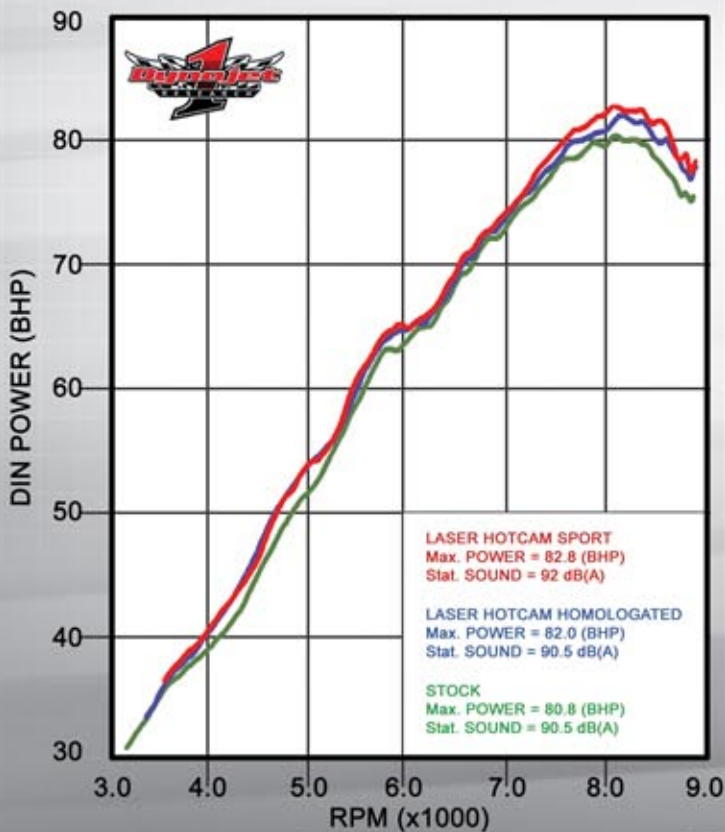

BMW F800 GS 2008

ALSO AVAILABLE

DYNOJET POWERCURVE

TECHNICAL SPECIFICATIONS

MODEL : BMW F800 GS
 YEAR : 2008~
 APPLICATION : LASER HOTCAM SLIP-ON MUFFLER
 STYLE : TITANIUM SLEEVE - 78.7028.U
 APPROVAL : E-HOMOLOGATED

	MAX. POWER BHP	STATIC SOUND dB(A)	TOTAL WEIGHT kg
SPORT	82.8	92	3.32
LEGAL	82	90.5	3.32
STOCK	80.8	90.5	4.76
MAX. POWER INCREASE	BHP / RPM	3.0 BHP / 8600 RPM	

CONTACT YOUR SUPPLIER FOR INFORMATION.