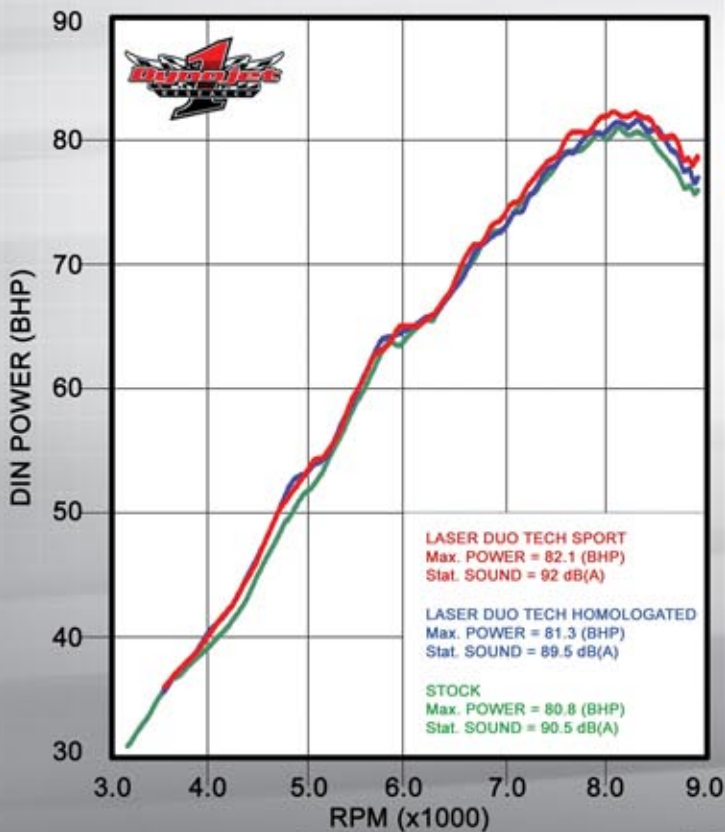

BMW F800 GS 2008

DYNOJET POWERCURVE

TECHNICAL SPECIFICATIONS

MODEL : BMW F800 GS
YEAR : 2008~
APPLICATION : LASER DUO TECH SLIP-ON MUFFLER
STYLE : INOX SLEEVE - 77.7032.I
 TITANIUM SLEEVE - 77.7032.U
APPROVAL : E-HOMOLOGATED

	MAX. POWER BHP	STATIC SOUND dB(A)	TOTAL WEIGHT kg
SPORT	82.1	92	3.32
LEGAL	81.3	89.5	3.32
STOCK	80.8	90.5	4.76
MAX. POWER INCREASE	BHP / RPM	2.0 BHP / 8000 RPM	

CONTACT YOUR SUPPLIER FOR INFORMATION.