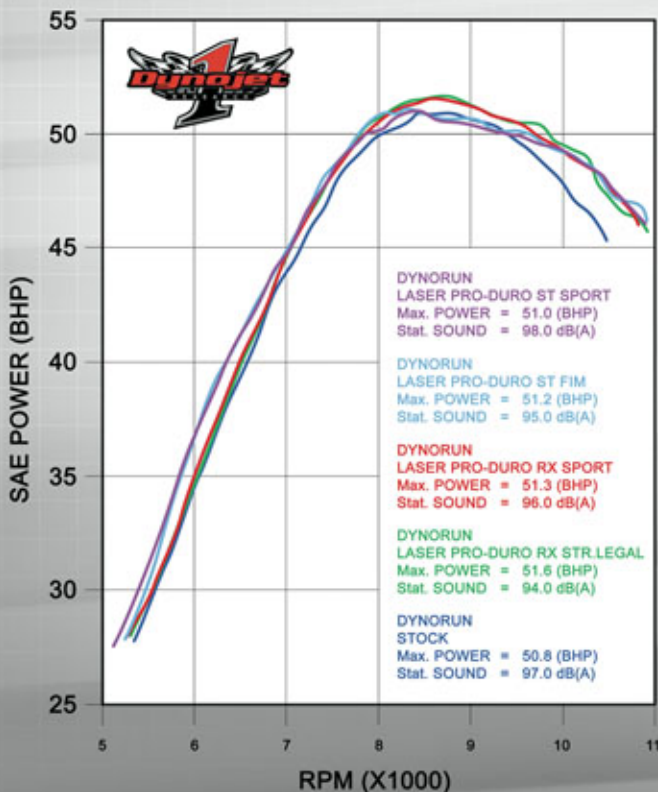

## DYNOJET POWERCURVE

## TECHNICAL SPECIFICATIONS

- MODEL** : HONDA CRF450R  
**YEAR** : 2007  
**APPLICATION** : LASER PRO-DURO RX (STREET LEGAL)  
 SLIP-ON  
**STYLE** : ALUMINIUM - 79.1014.A
- APPLICATION** : LASER PRO-DURO ST (FIM)  
 SLIP-ON  
**STYLE** : ALUMINIUM - 79.1016.A

	MAX. POWER BHP	STATIC SOUND dB(A)	TOTAL WEIGHT kg
PRO-DURO RX SPORT	51.3	96.0	3.1
PRO-DURO RX STR.L	51.6	94.0	3.2
PRO-DURO ST SPORT	51.0	98.0	2.4
PRO-DURO ST FIM	51.2	95.0	2.5
STOCK	50.8	97.0	2.8

MORE APPLICATIONS AVAILABLE.  
CONTACT YOUR SUPPLIER FOR INFORMATION.