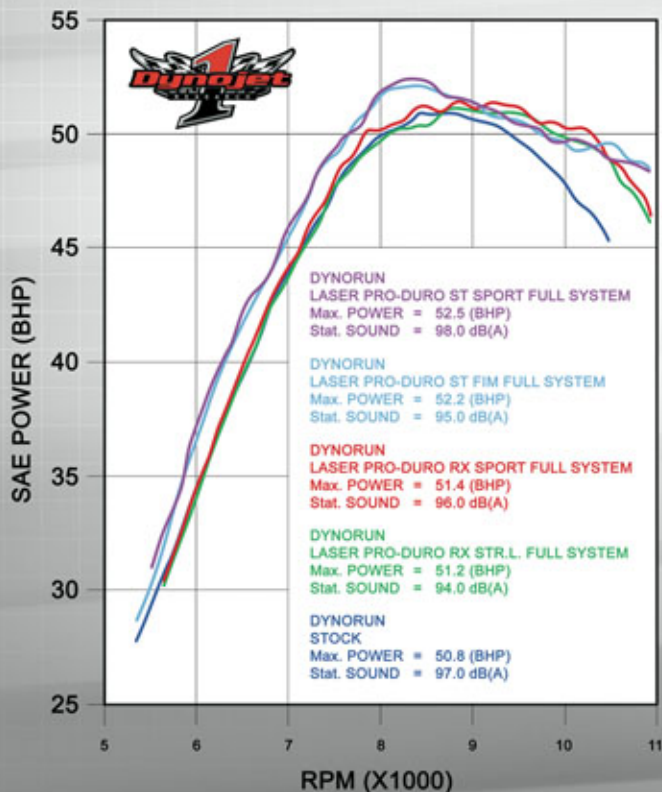

HONDA CRF450R '07

DYNOJET POWERCURVE

TECHNICAL SPECIFICATIONS

MODEL : HONDA CRF450R
YEAR : 2007
APPLICATION : LASER PRO-DURO RX (STREET LEGAL)
 FULL SYSTEM
STYLE : ALUMINIUM - 79.1013.A

APPLICATION : LASER PRO-DURO ST (FIM)
 FULL SYSTEM
STYLE : ALUMINIUM - 79.1015.A

	MAX. POWER BHP	STATIC SOUND dB(A)	TOTAL WEIGHT kg
PRO-DURO RX SPORT	51.4	96.0	3.8
PRO-DURO RX STR.L	51.2	94.0	3.9
PRO-DURO ST SPORT	52.5	98.0	3.1
PRO-DURO ST FIM	52.2	95.0	3.2
STOCK	50.8	97.0	3.3

MORE APPLICATIONS AVAILABLE.
CONTACT YOUR SUPPLIER FOR INFORMATION.